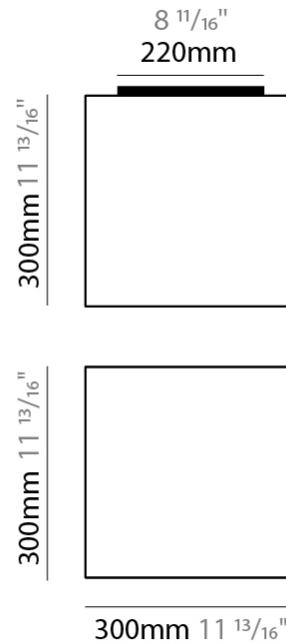

PROJECT
TYPE
SPECIFIER
QUANTITY
DATE

WEDGE SURFACE

D112030

base number

1. To build a product code in our configurator select the specify button on the base model # product page
2. To build a manual product code on this datasheet choose from the options listed below in blue font and add the suffix to the base model #

GENERAL

Series: Wedge
Brand: Ole
Division: Design
Mounting Type: Surface
Mounting Location: Wall / Ceiling
Subcategory: Ambient

PHYSICAL

Shape: Cube
Length (mm): 300
Length (in): 11 ¹³/₁₆
Width (mm): 300
Width (in): 11 ¹³/₁₆
Height (mm): 300
Height (in): 11 ¹³/₁₆
Light Distribution: Omnidirectional
Weight (kg): 1.9
Weight (lbs): 4.2
Diffuser: Elastic Fabric - Optical White
Fixture Finish: WHI
Holder Finish: White
Fixture Material: Metal / Elastic Fabric

ELECTRICAL

Number of Lamps: 2
Lamp Type: LED Retrofit
Lamp Shape: A19
Bulb Included: Bulb Not Included
Max. Wattage Per Lamp (W): 15
Lamp Base: E26
Input Voltage (V): 120
Upon Request: 277Vac / GU24

LED

OPTICAL

RATINGS AND CERTIFICATIONS

Certified By: Certified for North American Standards
IP rating: IP20